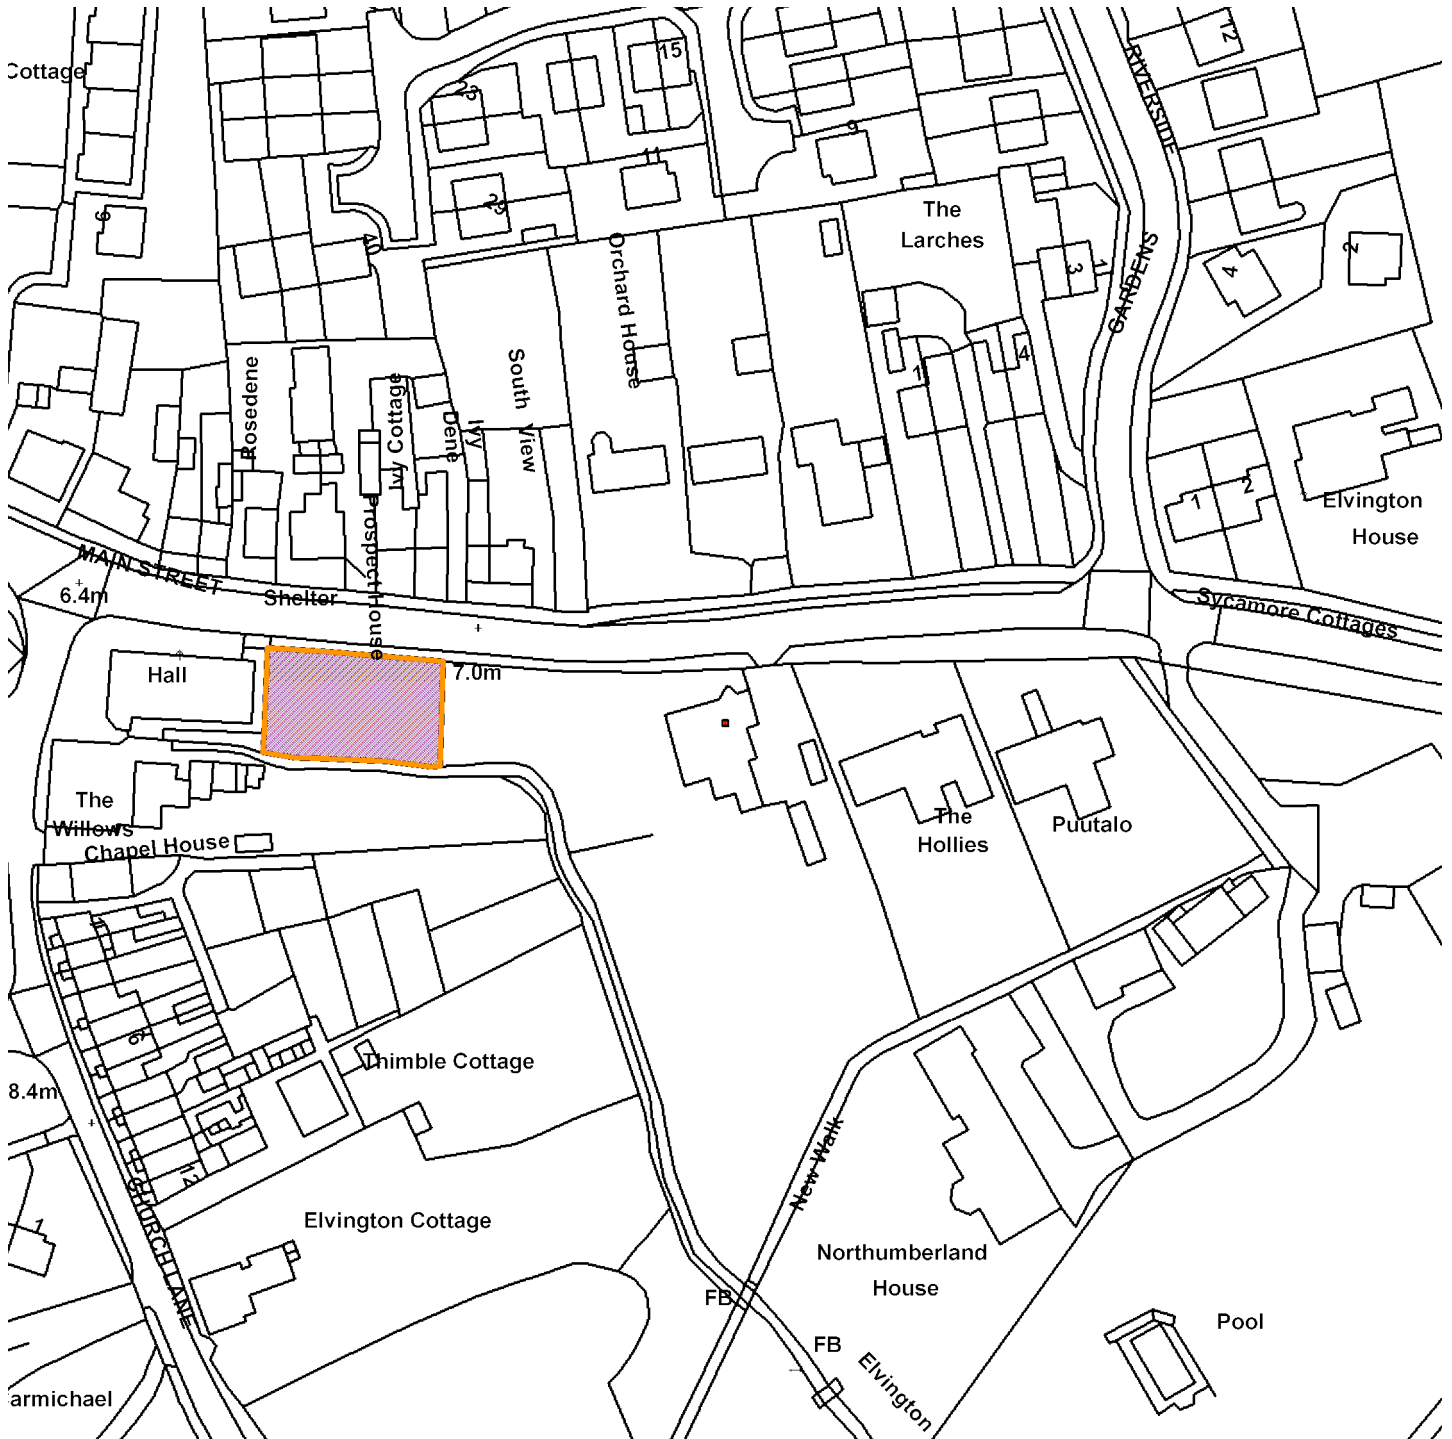

14/01720/FUL

Brook House, Main Street, Elvington

Scale : 1:1272

Reproduced from the Ordnance Survey map with the permission of the Controller of Her Majesty's Stationery Office © Crown Copyright 2000.

Unauthorised reproduction infringes Crown Copyright and may lead to prosecution or civil proceedings.

<b>Organisation</b>	Not Set
<b>Department</b>	Not Set
<b>Comments</b>	Site plan
<b>Date</b>	27 October 2014
<b>SLA Number</b>	Not Set